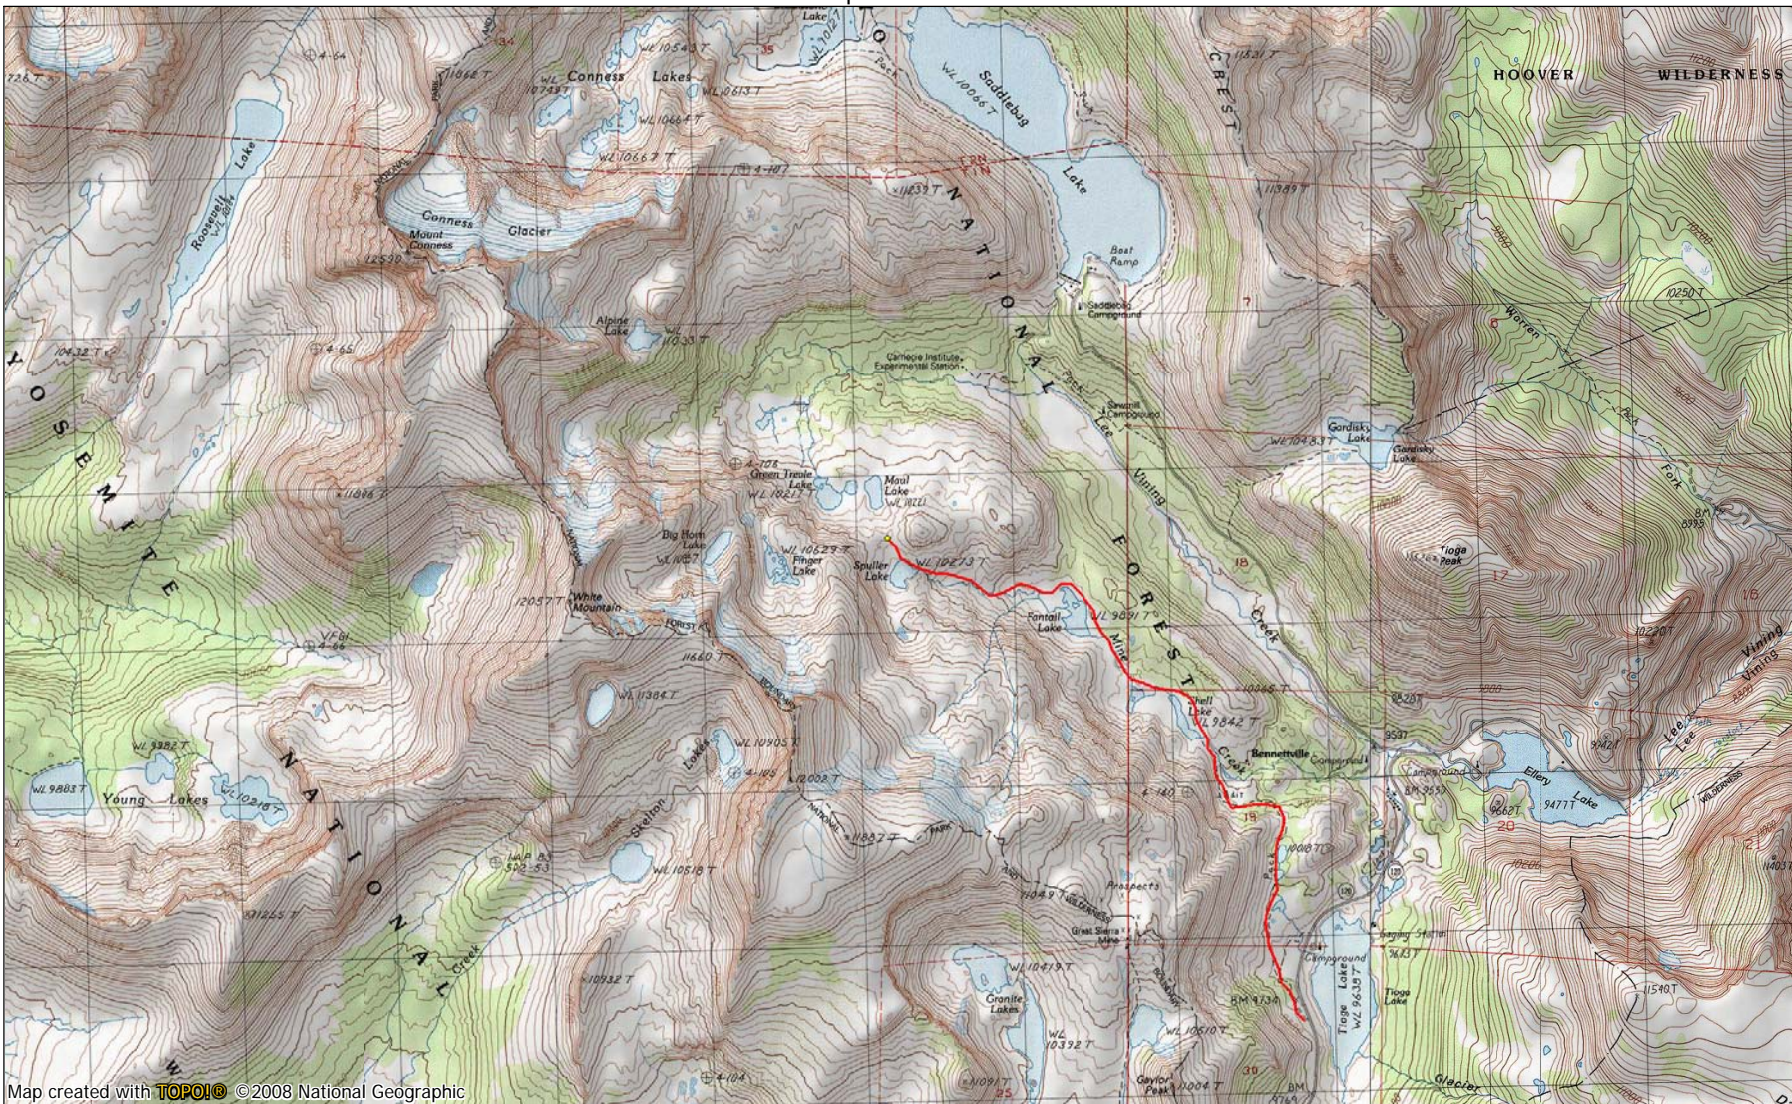

# Spuller Lake

Map created with **TOPO!** © 2008 National Geographic

TN\* / MN  
14°  
08/11/10