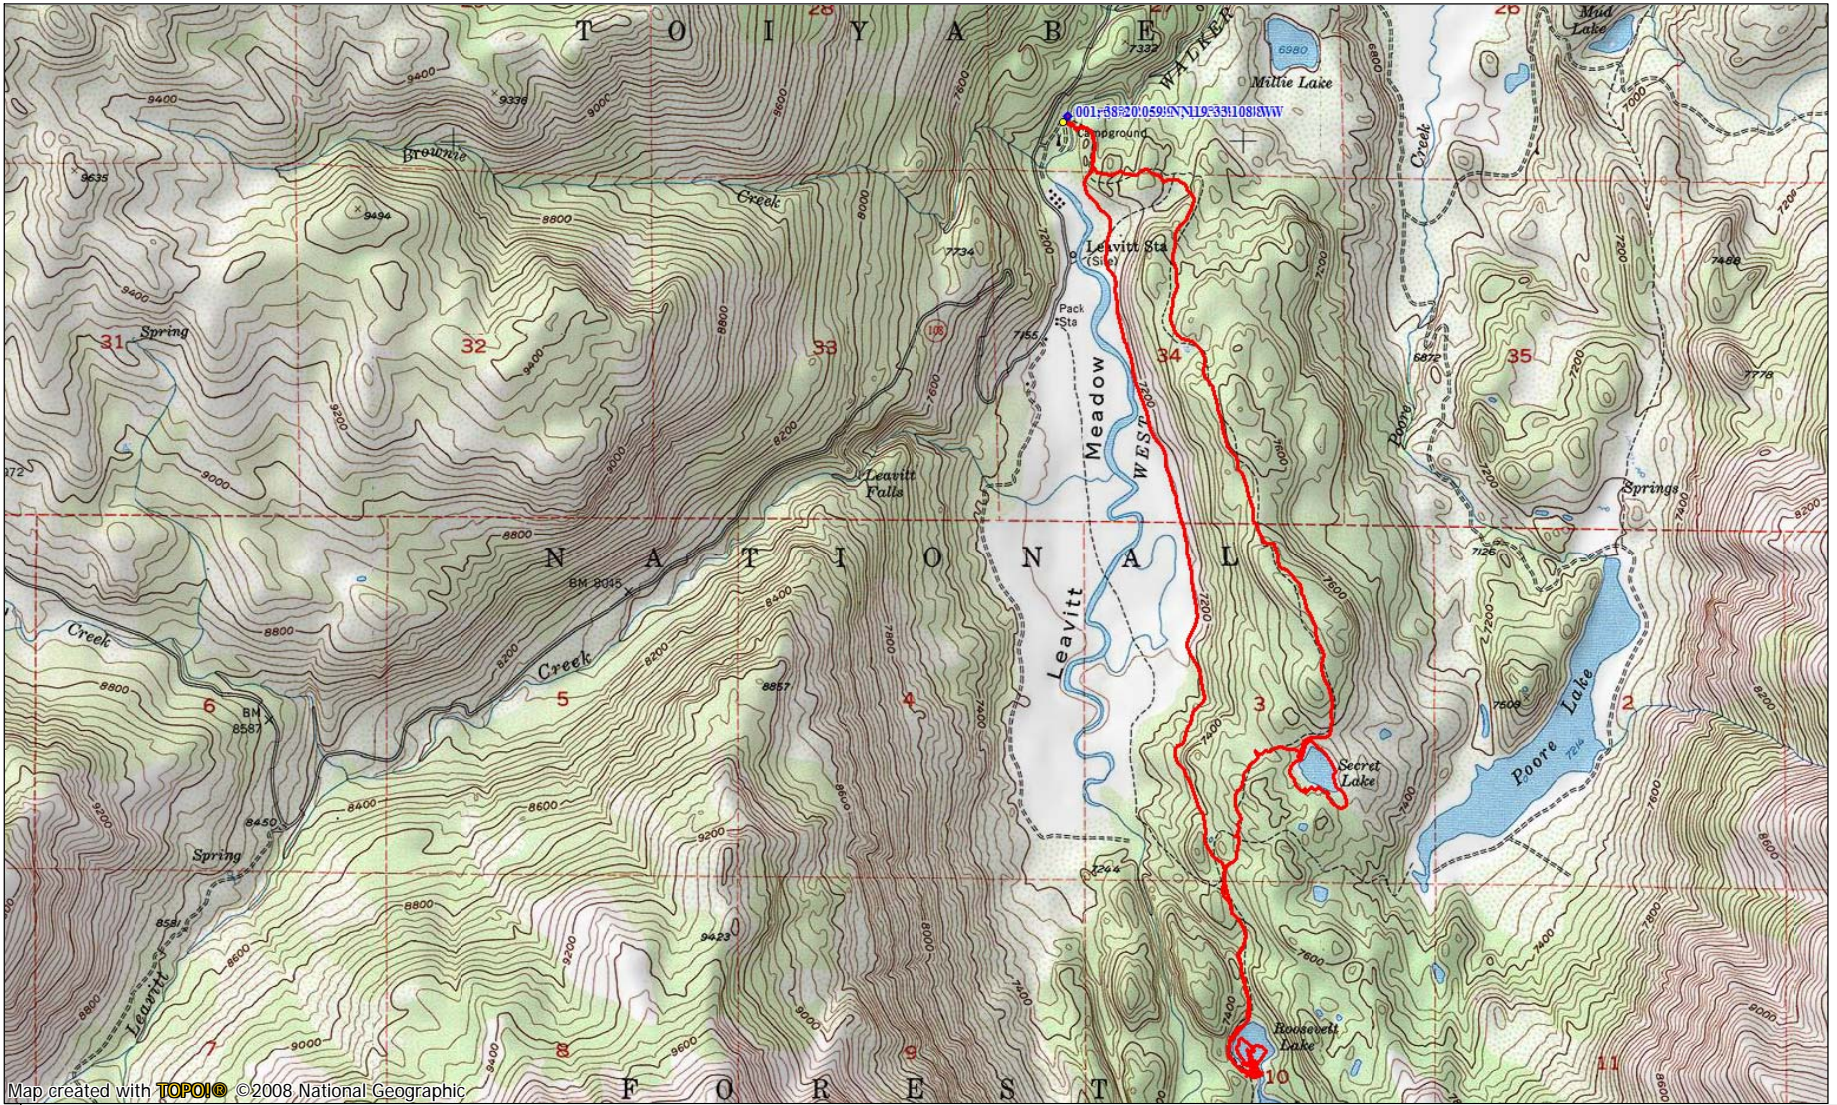

Roosevelt\_Secret\_Lake

Map created with TOPO! © 2008 National Geographic

TN\* / MN  
14°  
07/19/11