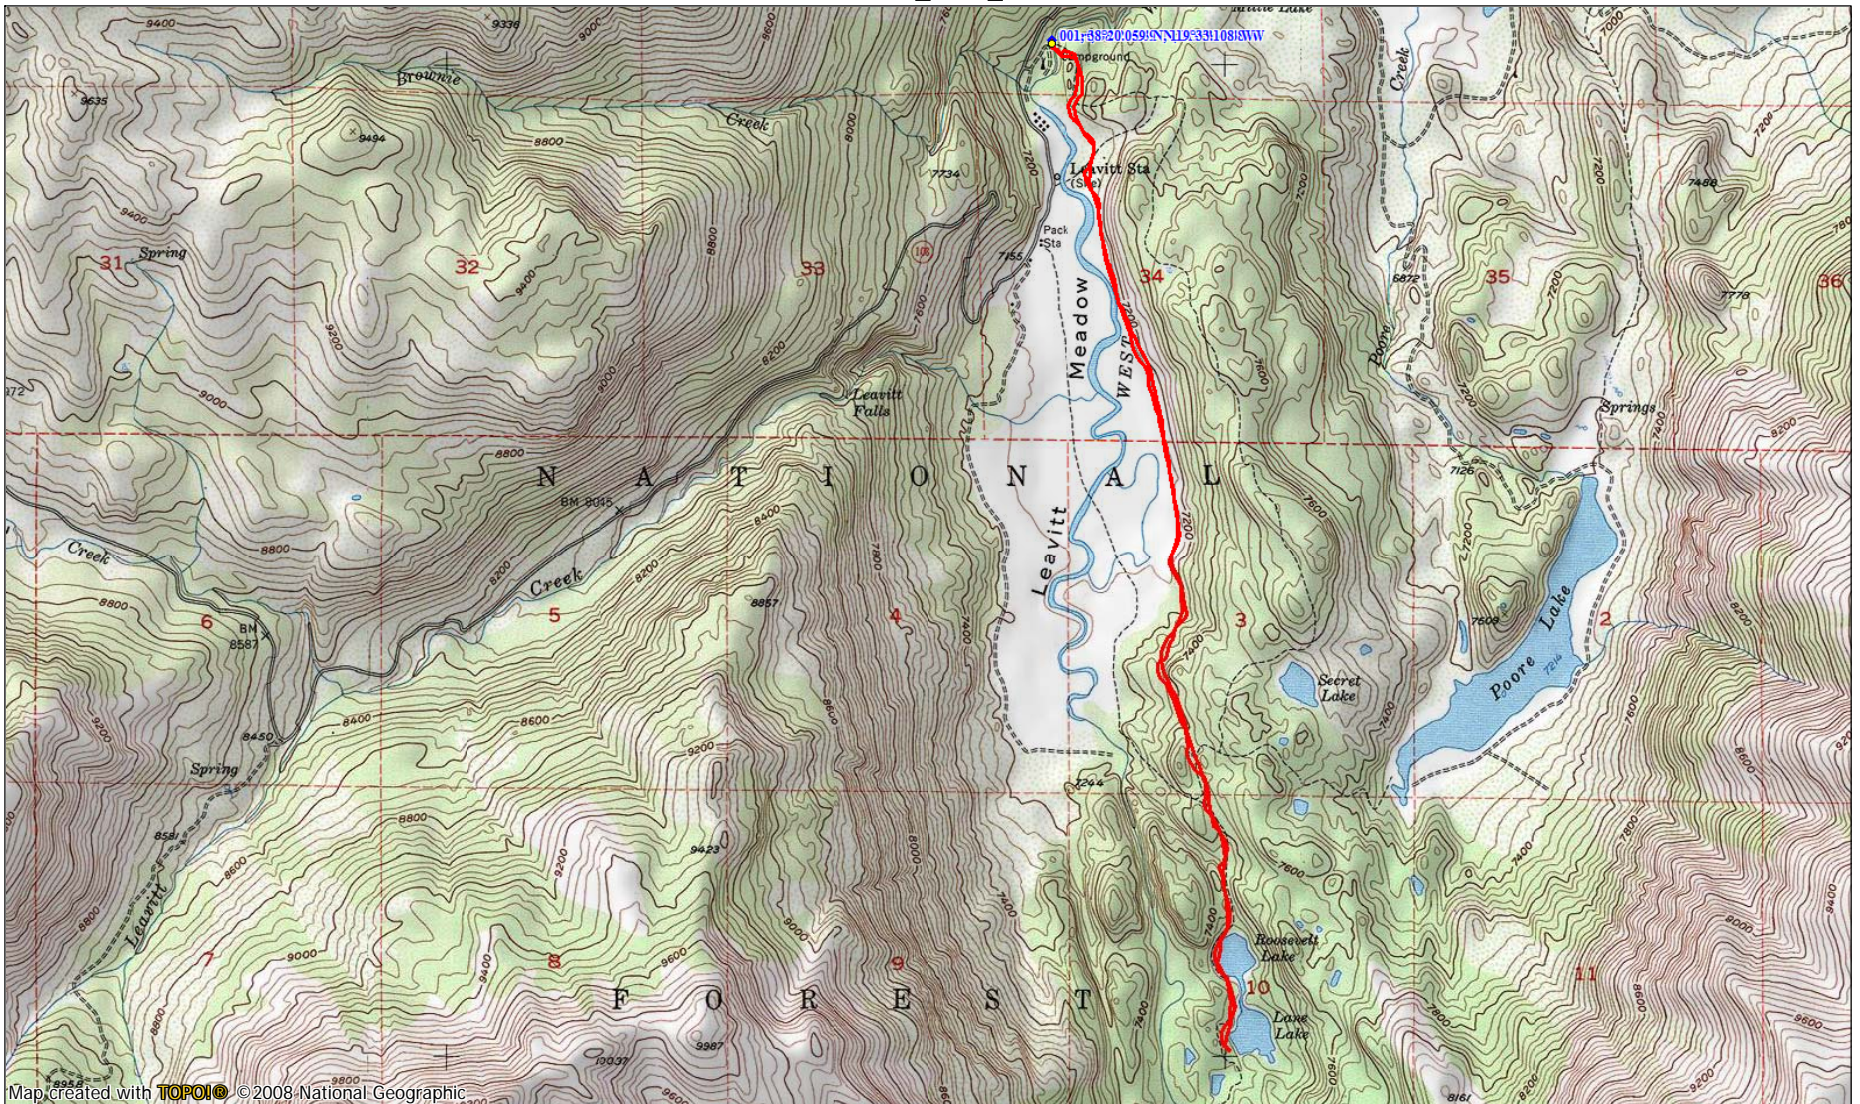

Roosevelt_Lane_Lake

Map created with **TOPO!** © 2008 National Geographic

TN* MN
14°
07/19/11