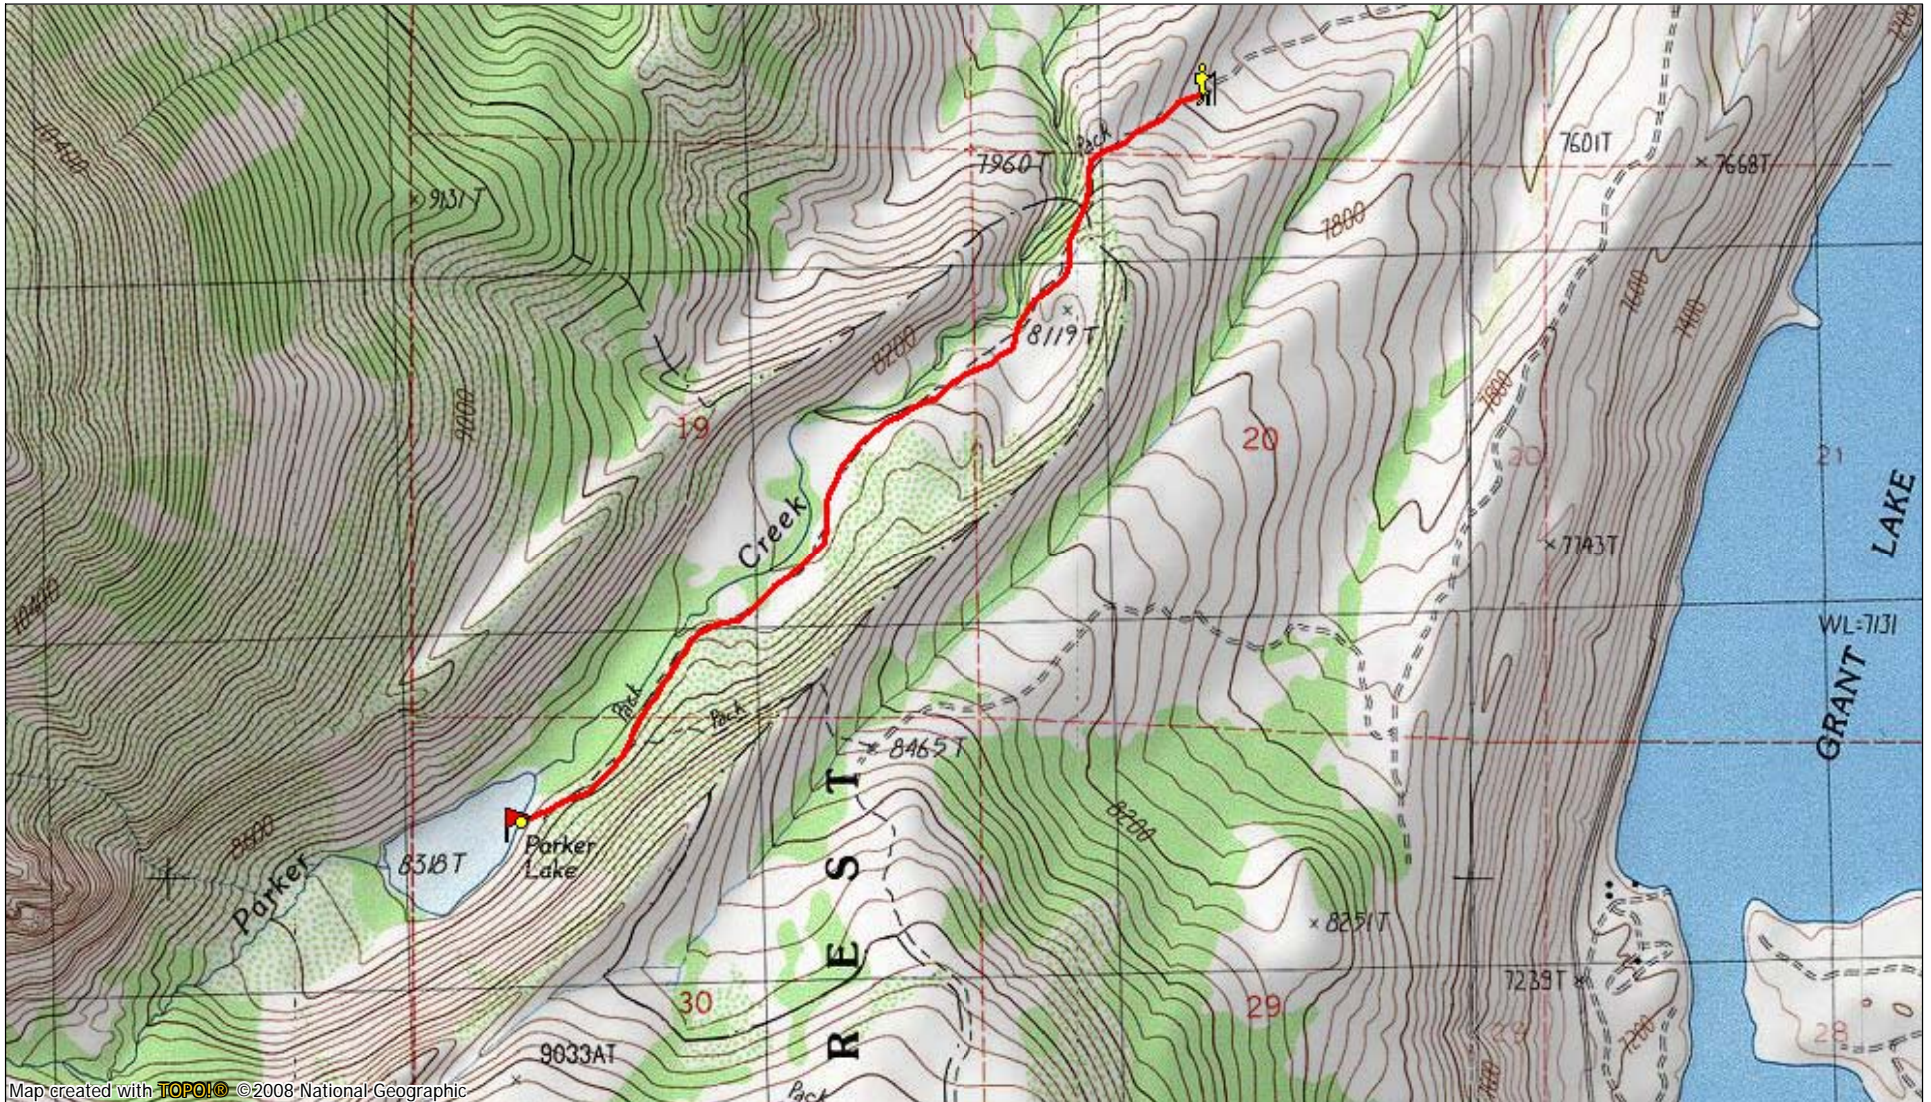

Parker Lake

Map created with **TOPOL** © 2008 National Geographic

TN* / MN
13 1/2
08/11/10