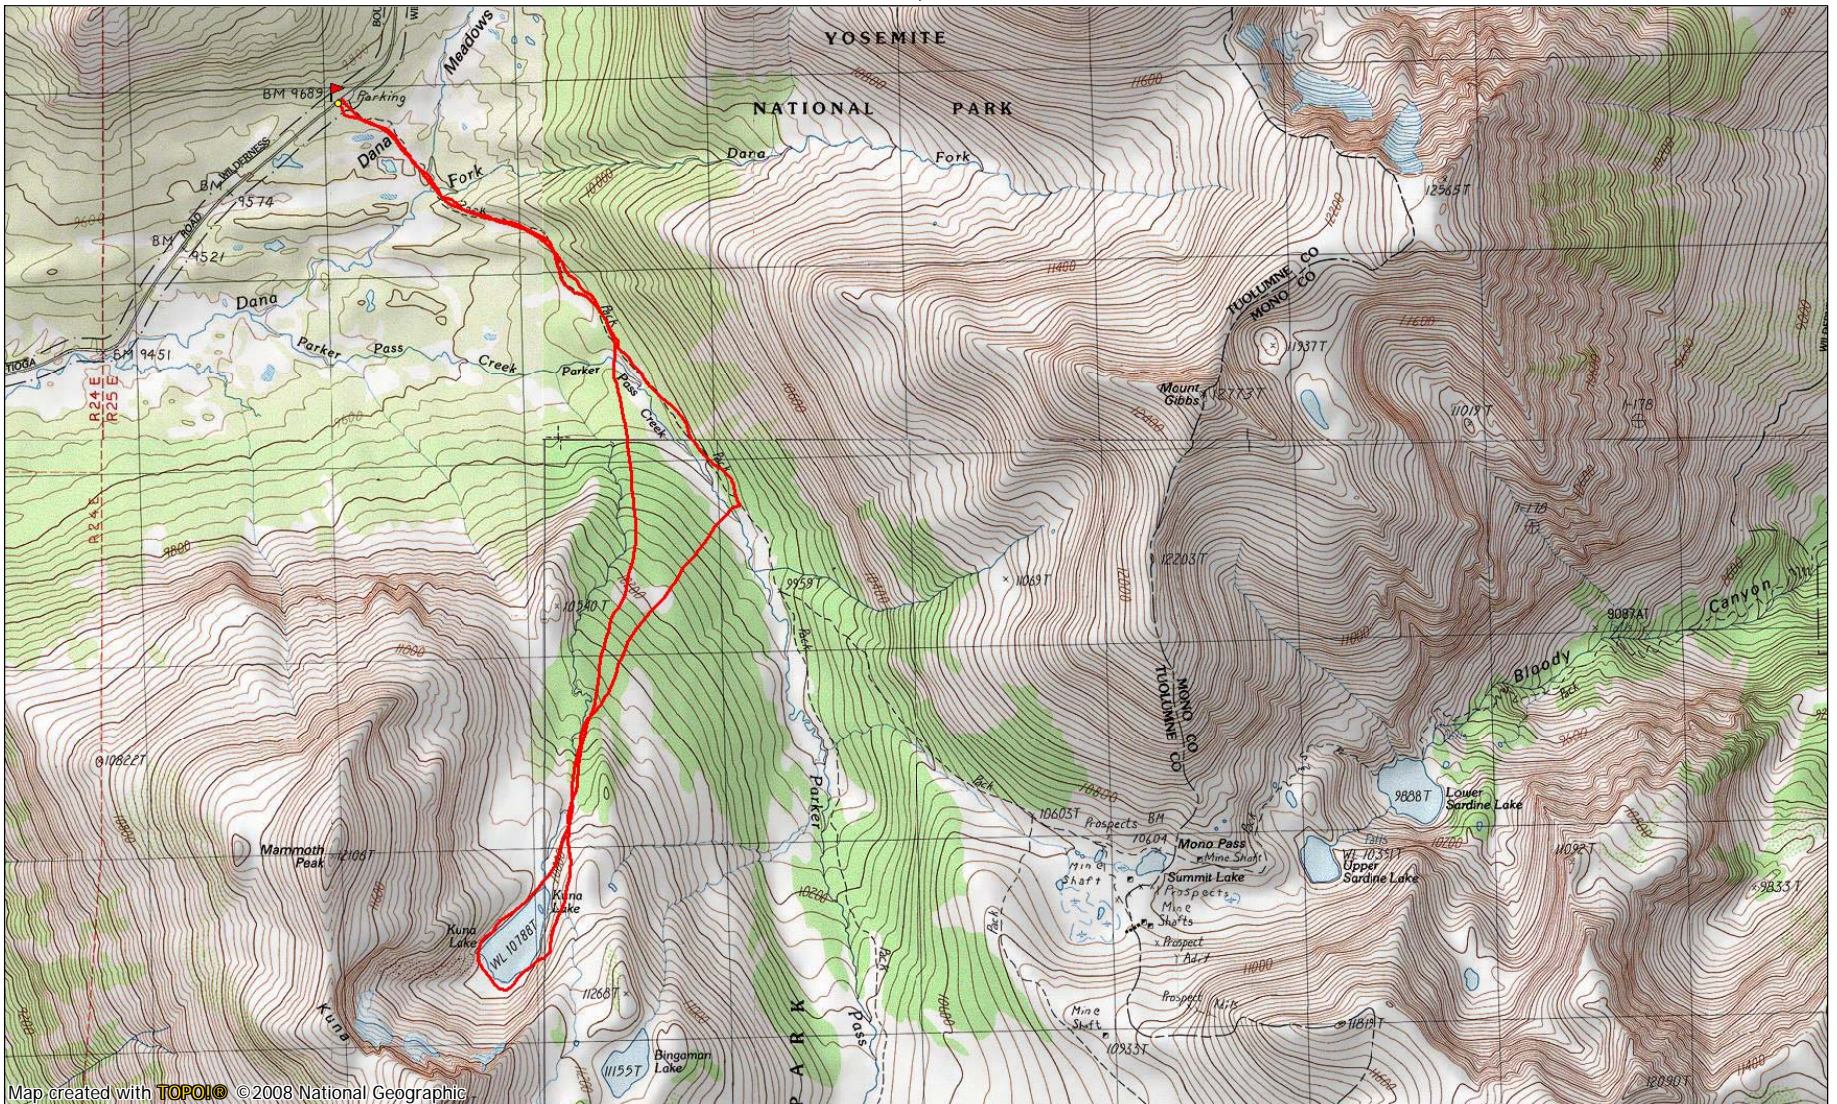

Kuna Lake, Yosemite

Map created with **TOPO!** © 2008 National Geographic.

TN* / MN
14°
09/22/09