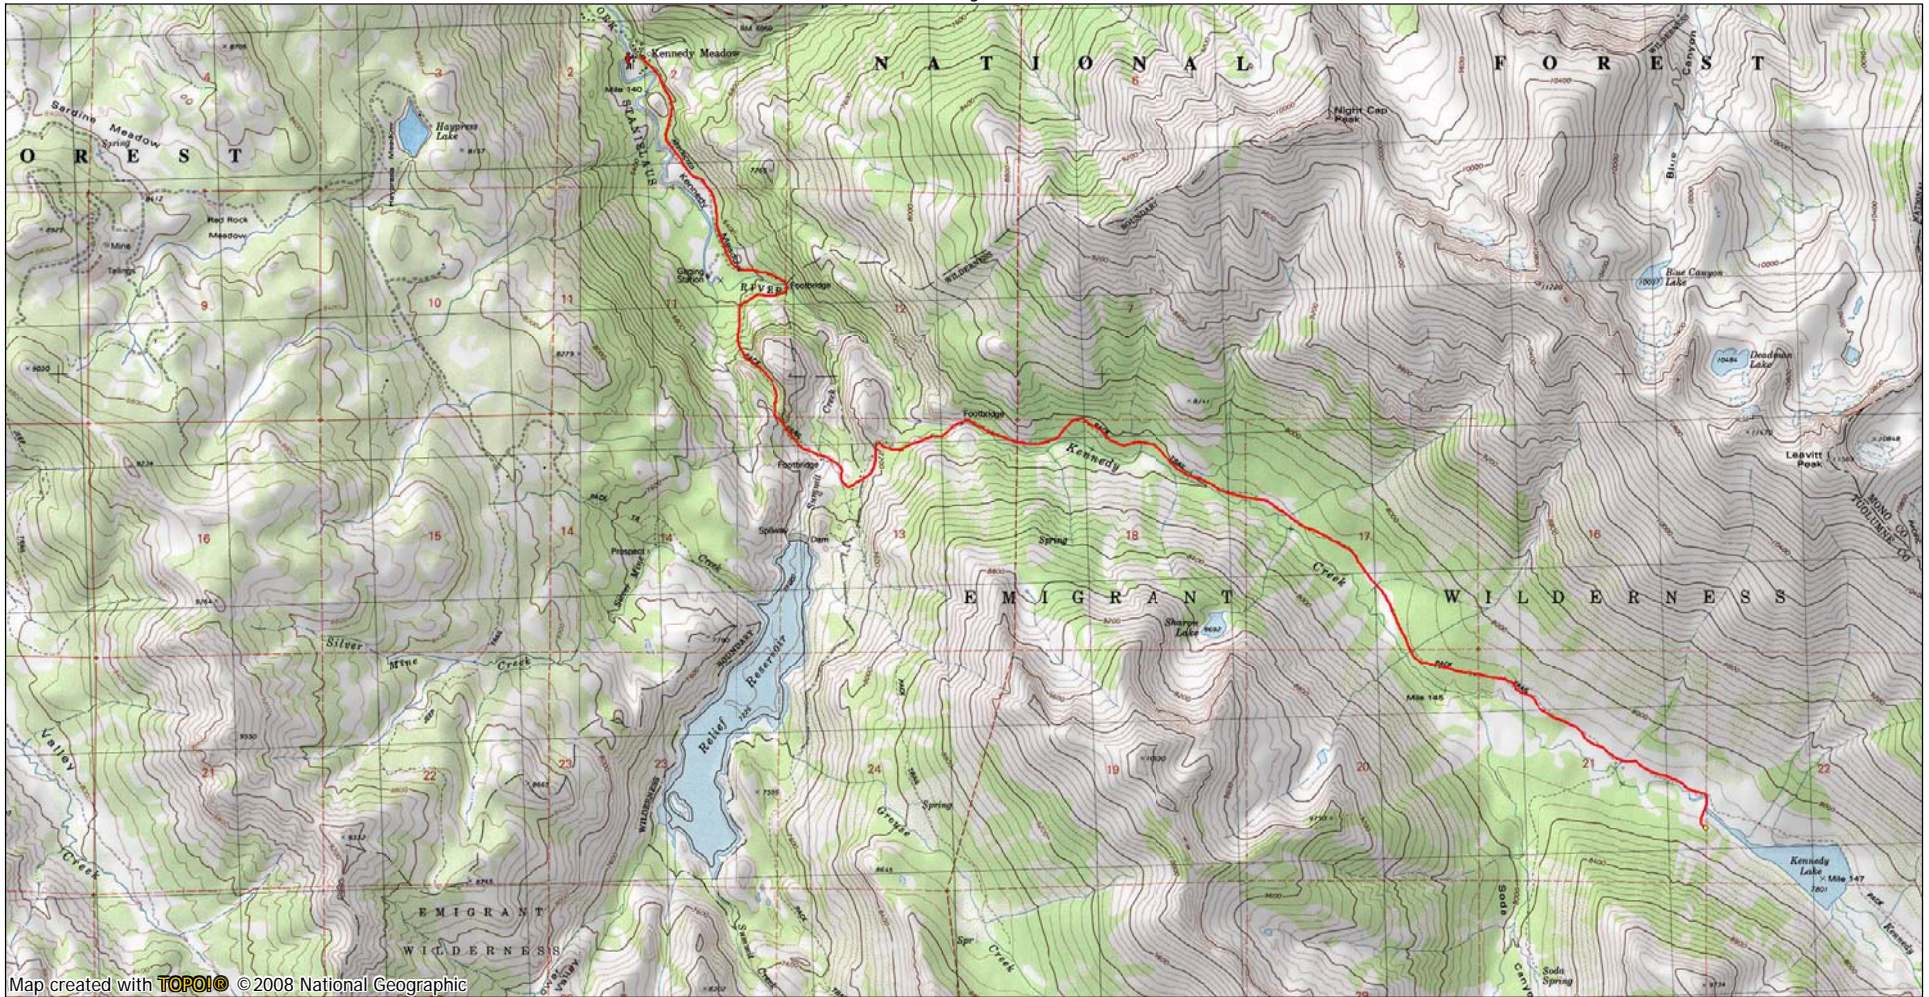

Kennedy Lake

Map created with **TOPOIC** © 2008 National Geographic

TN* / MN
14°
07/19/11