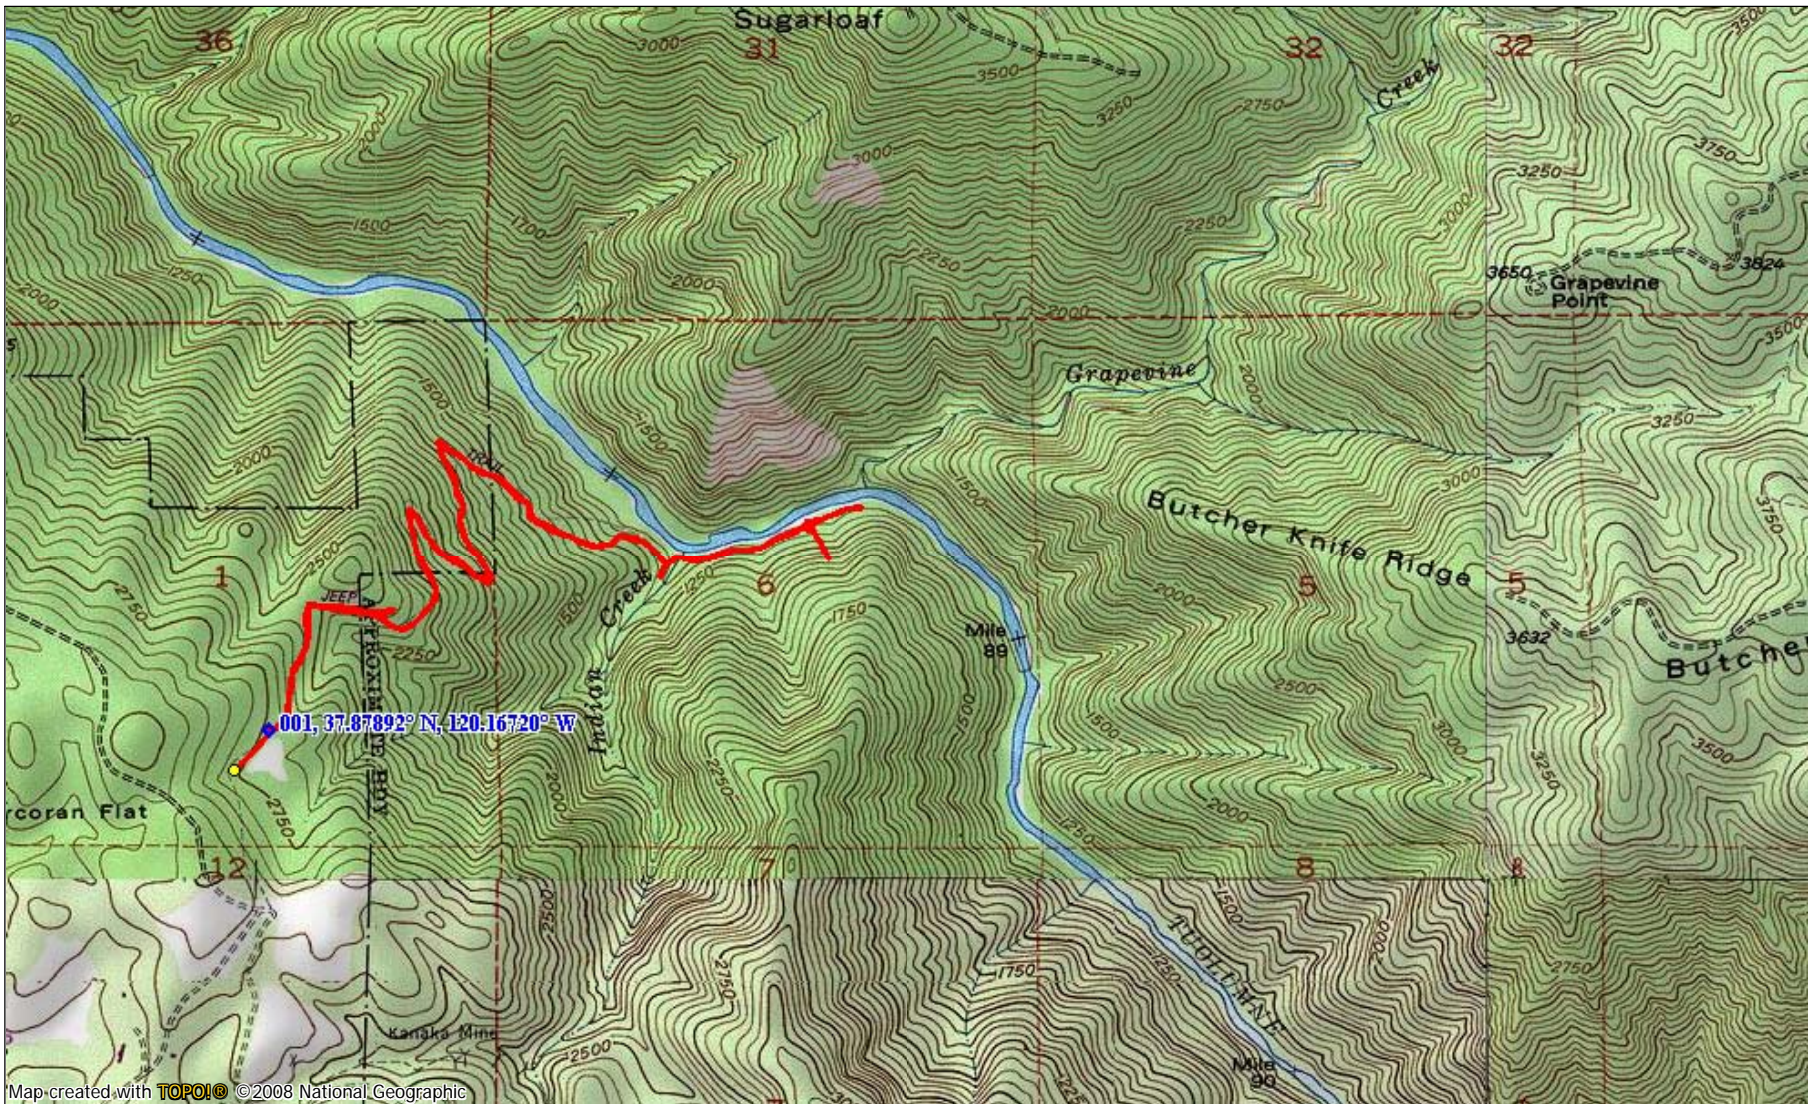

Indian Creek Trail

TN* / MN
14°
01/20/10