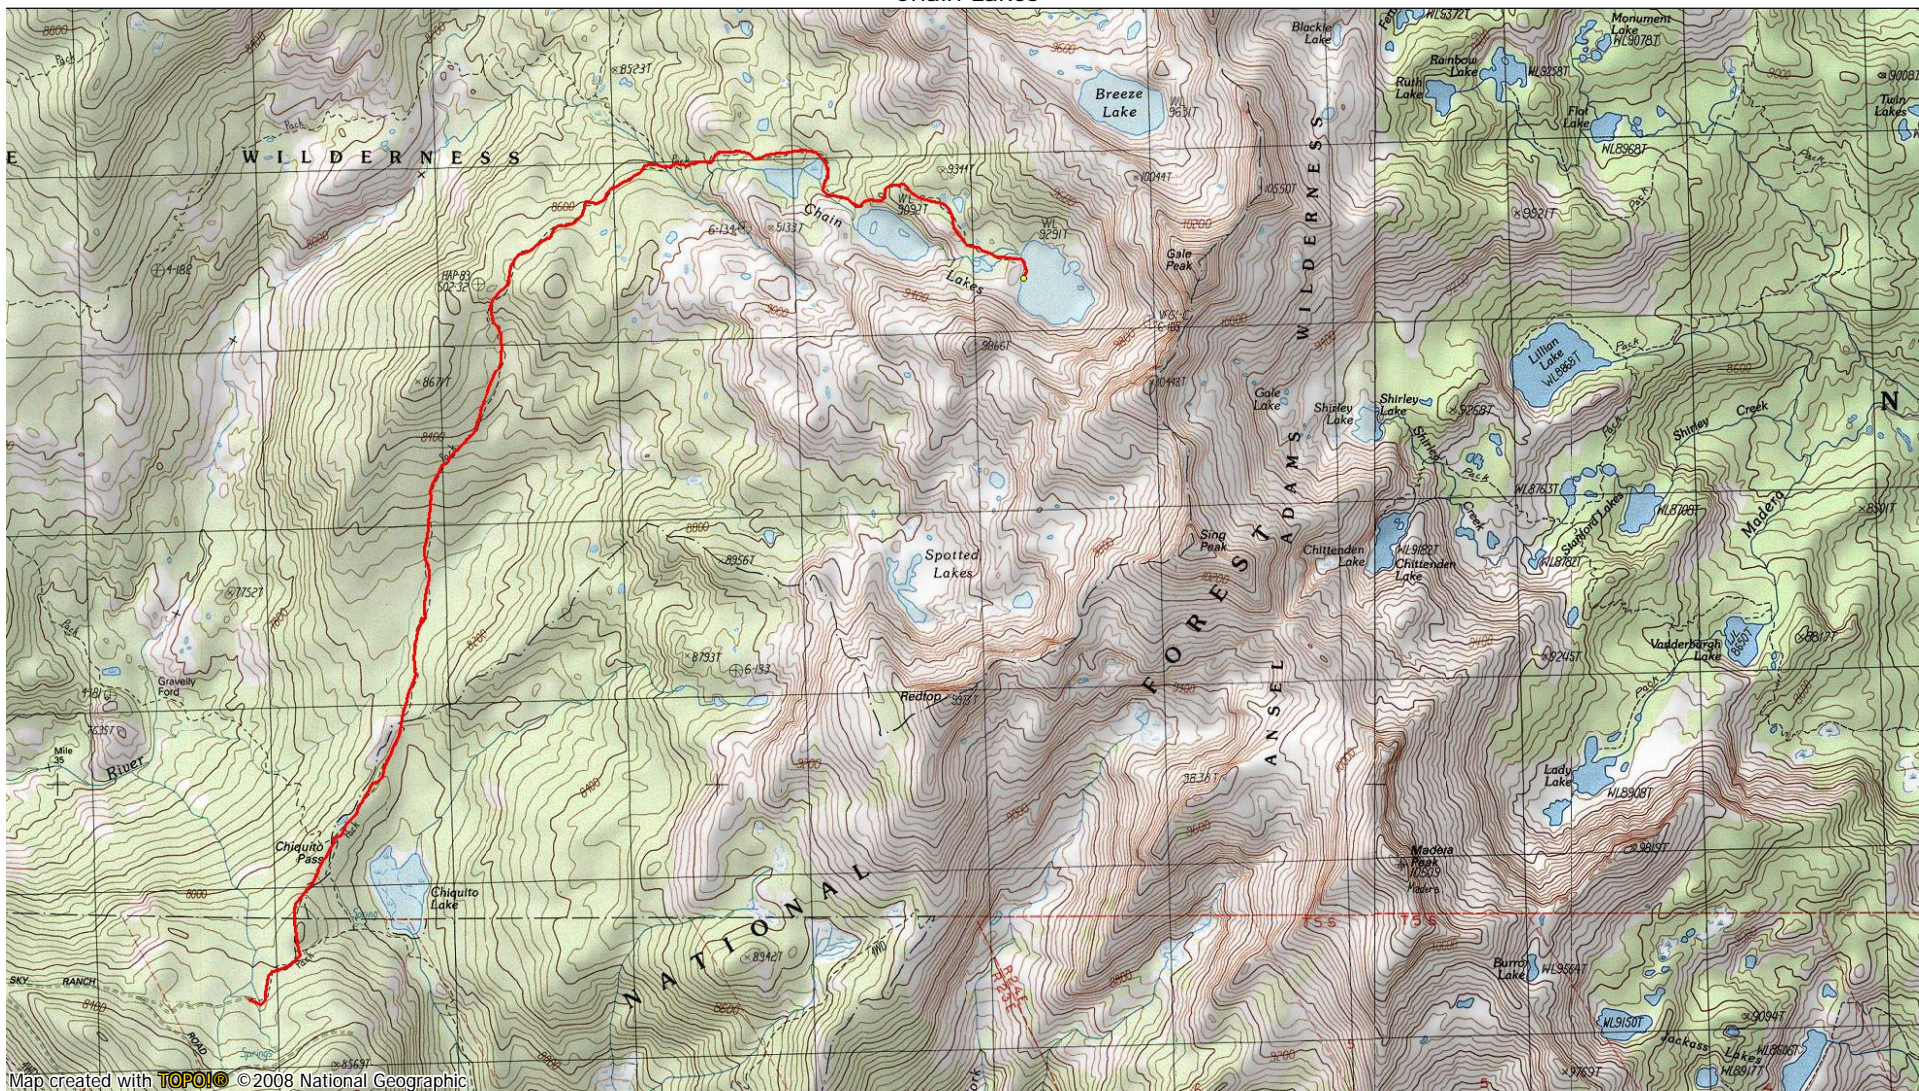

Chain Lakes

Map created with **TOPO!** © 2008 National Geographic

TN \nearrow MN
13 1/2
09/07/10