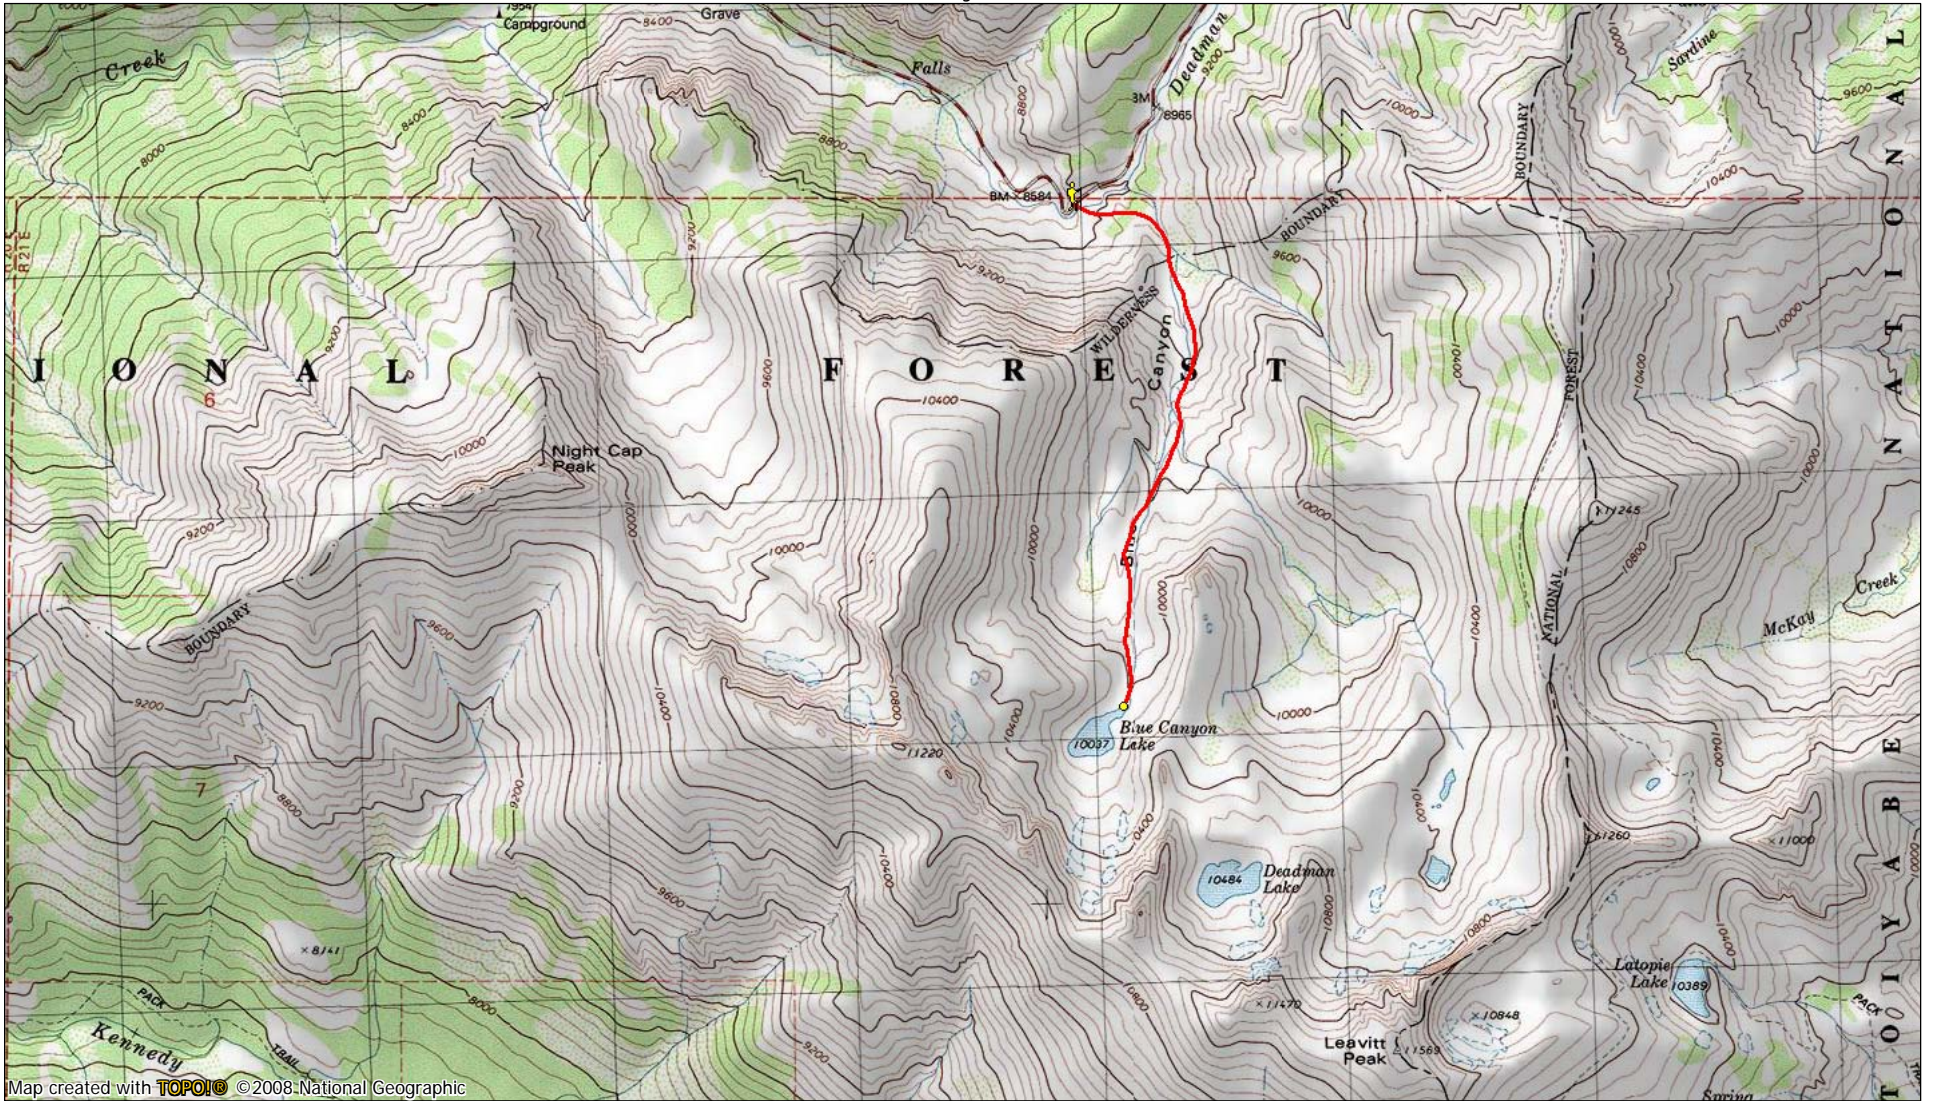

Blue Canyon Lake

Map created with **TOPO!** ©2008 National Geographic

TN/MN
14°
08/21/09