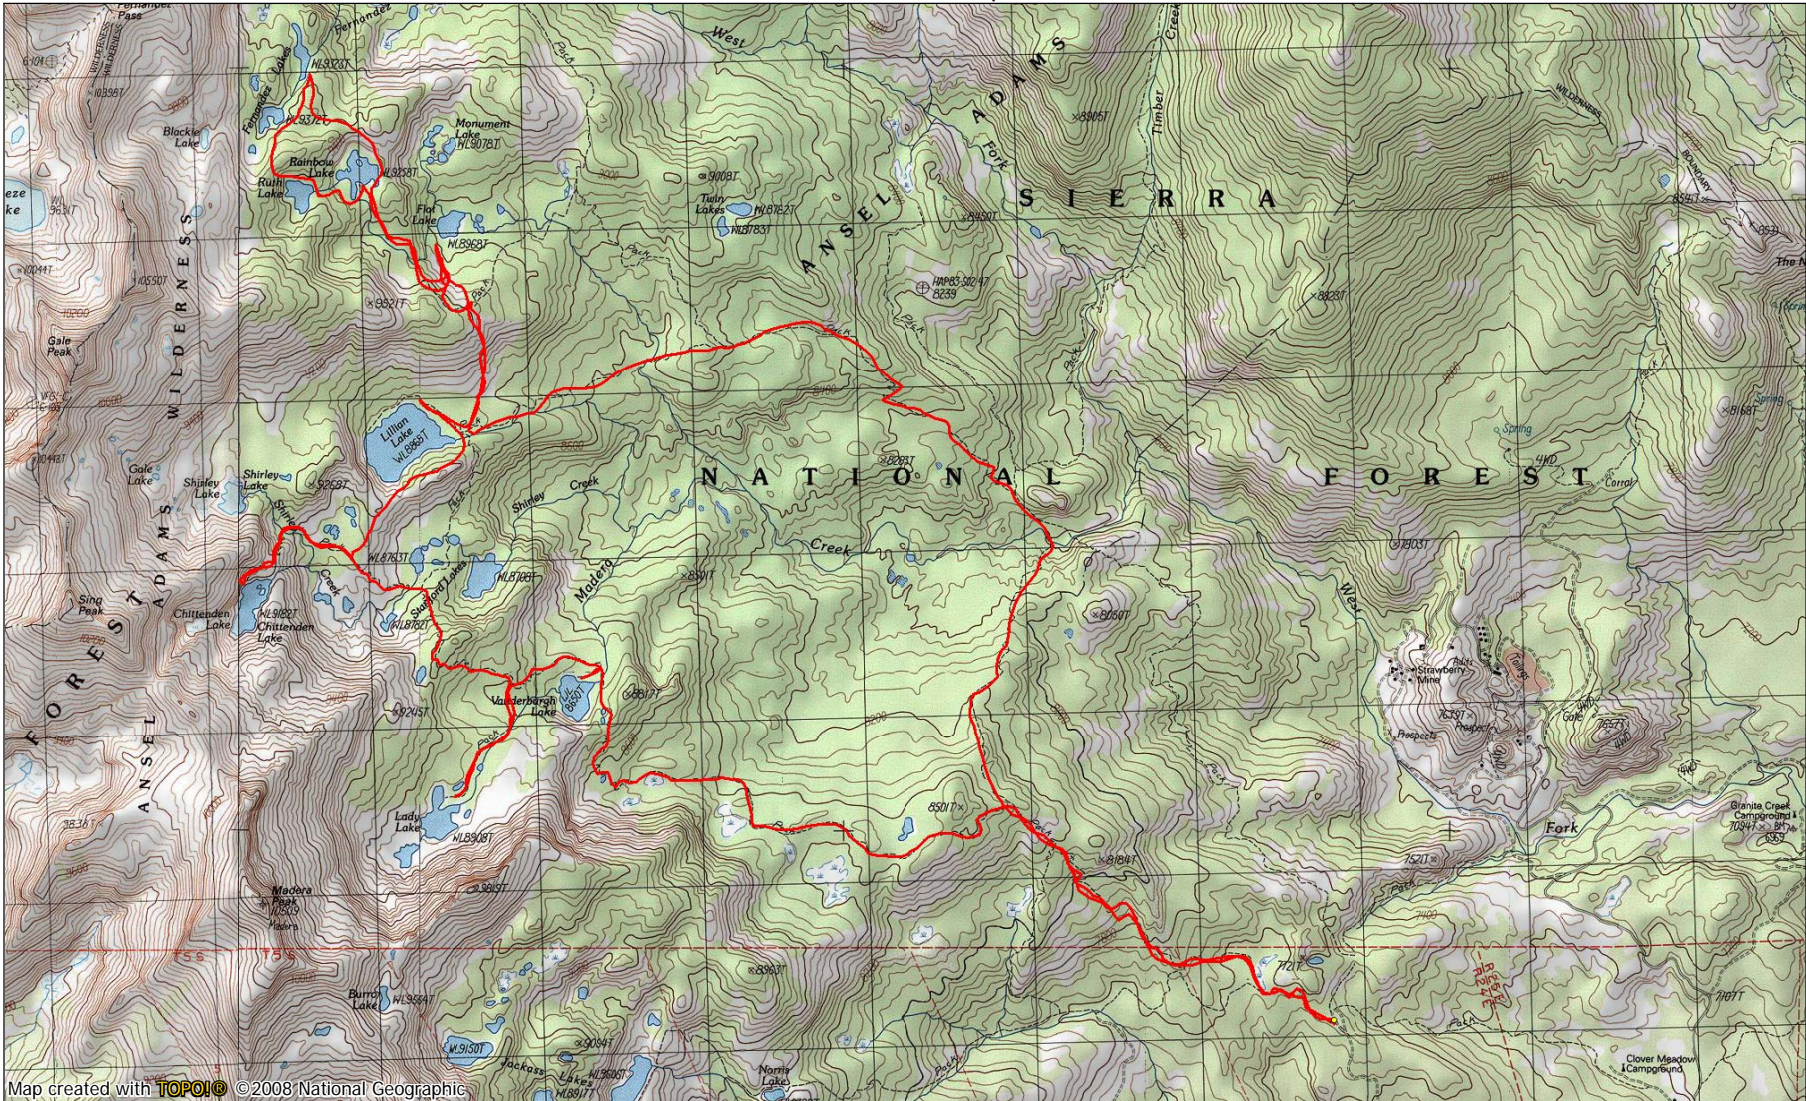

Lillian Lake Loop

Map created with **TOPO!** © 2008 National Geographic

TN MN
13½°
07/21/11