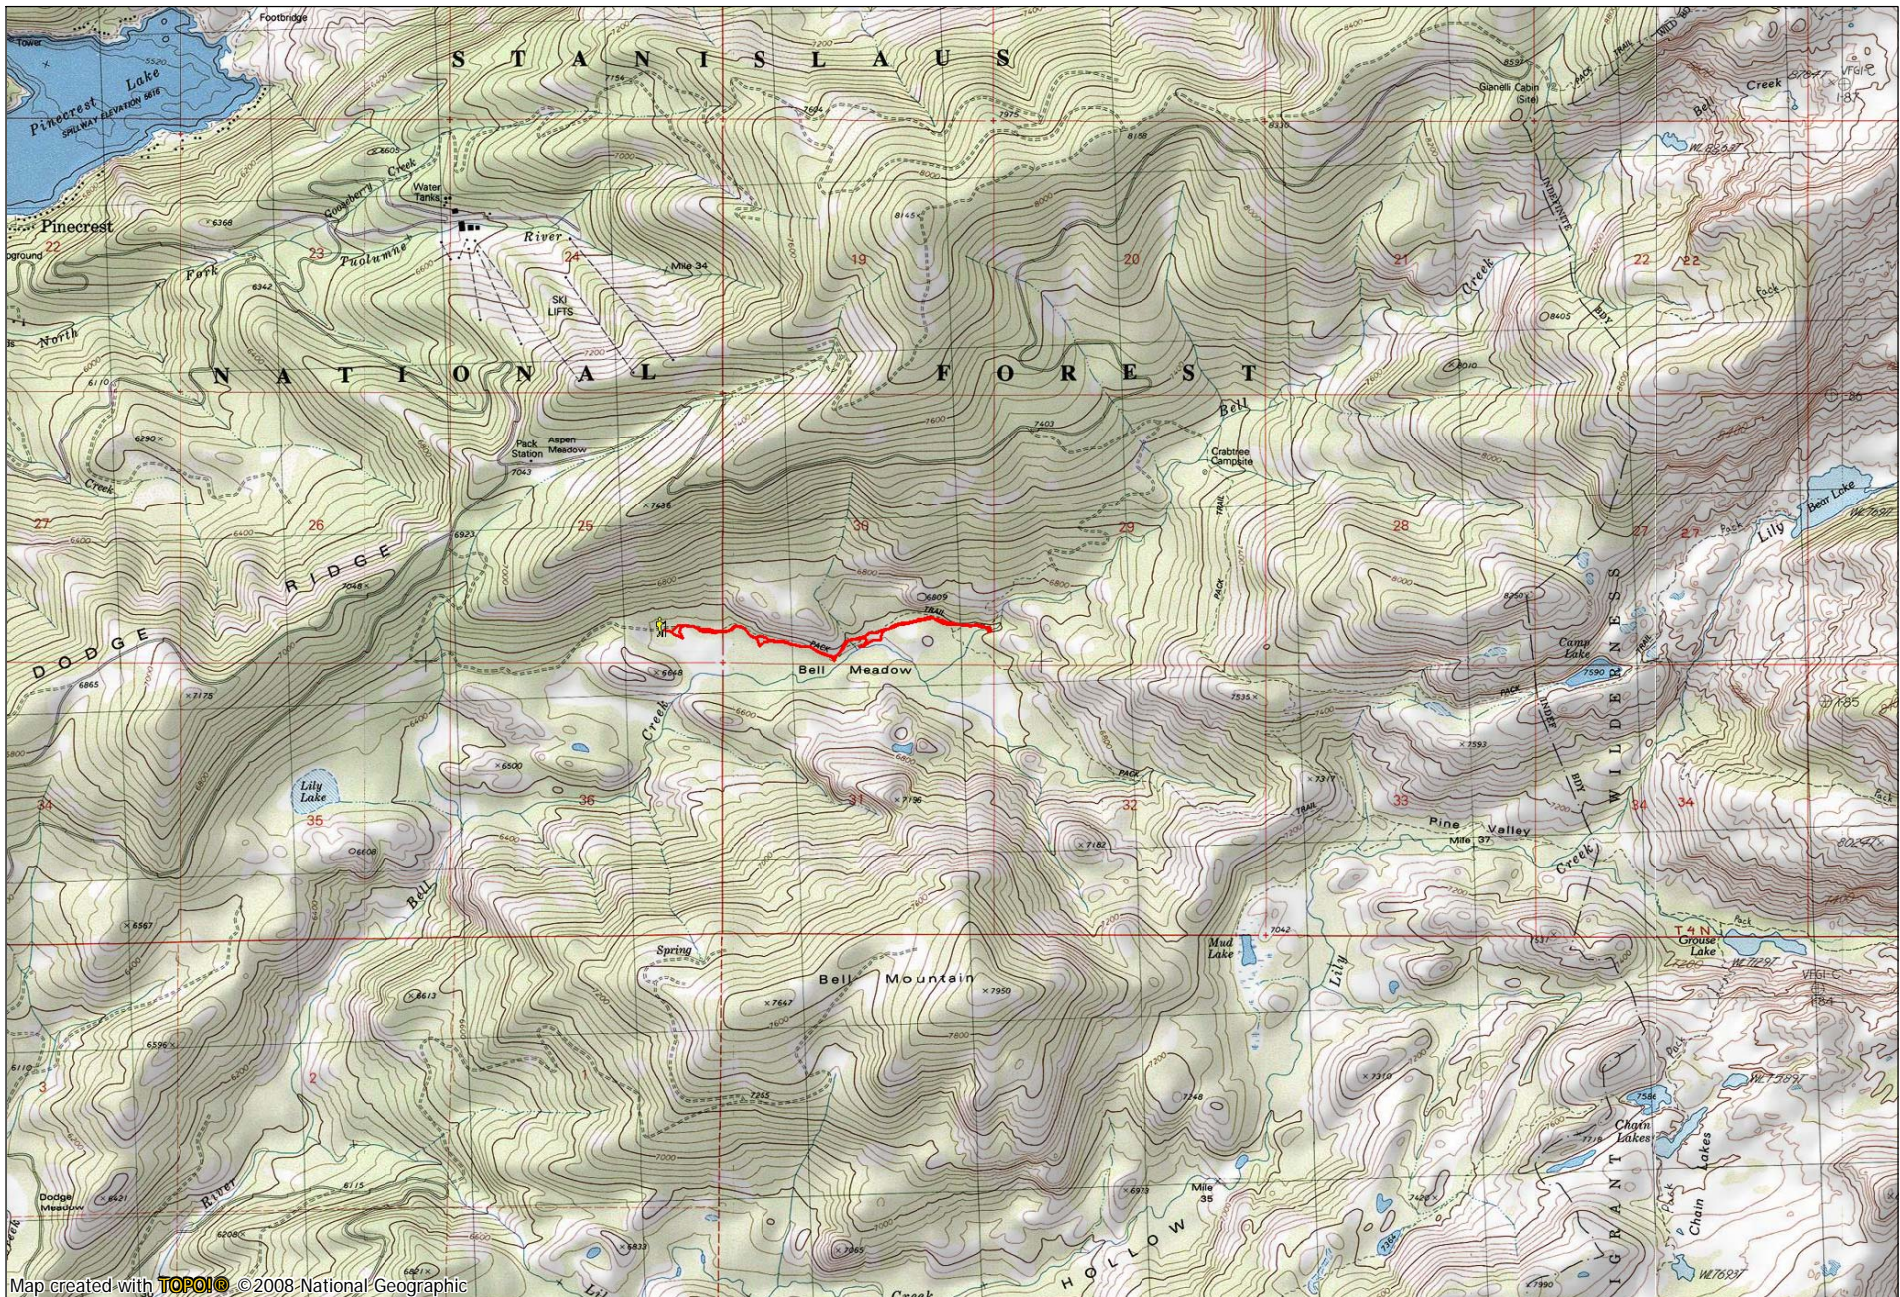

Bell Meadow

Map created with **TOPOIC** ©2008 National Geographic

TN MN
14°
07/09/11