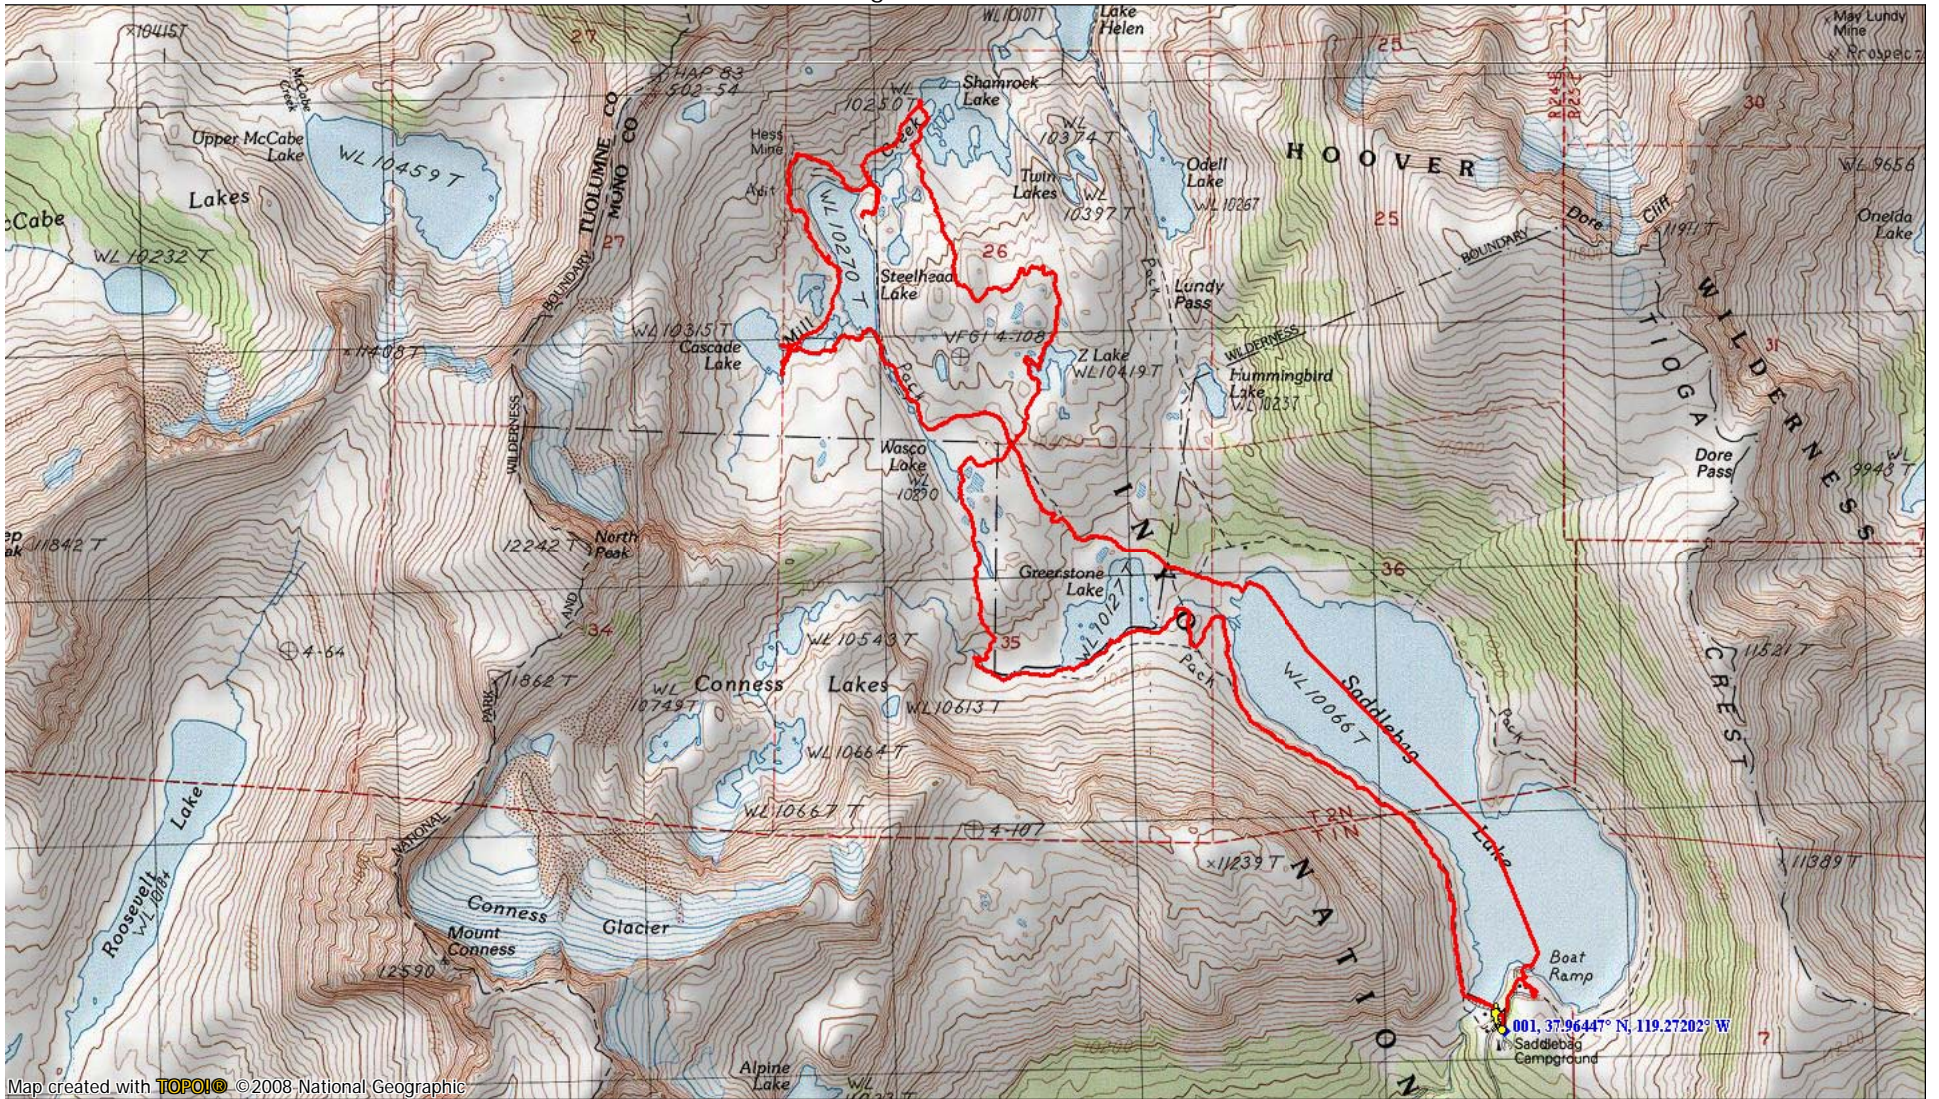

Saddlebag Lake to 20 Lakes Basin

TN* MN
14°
08/21/09